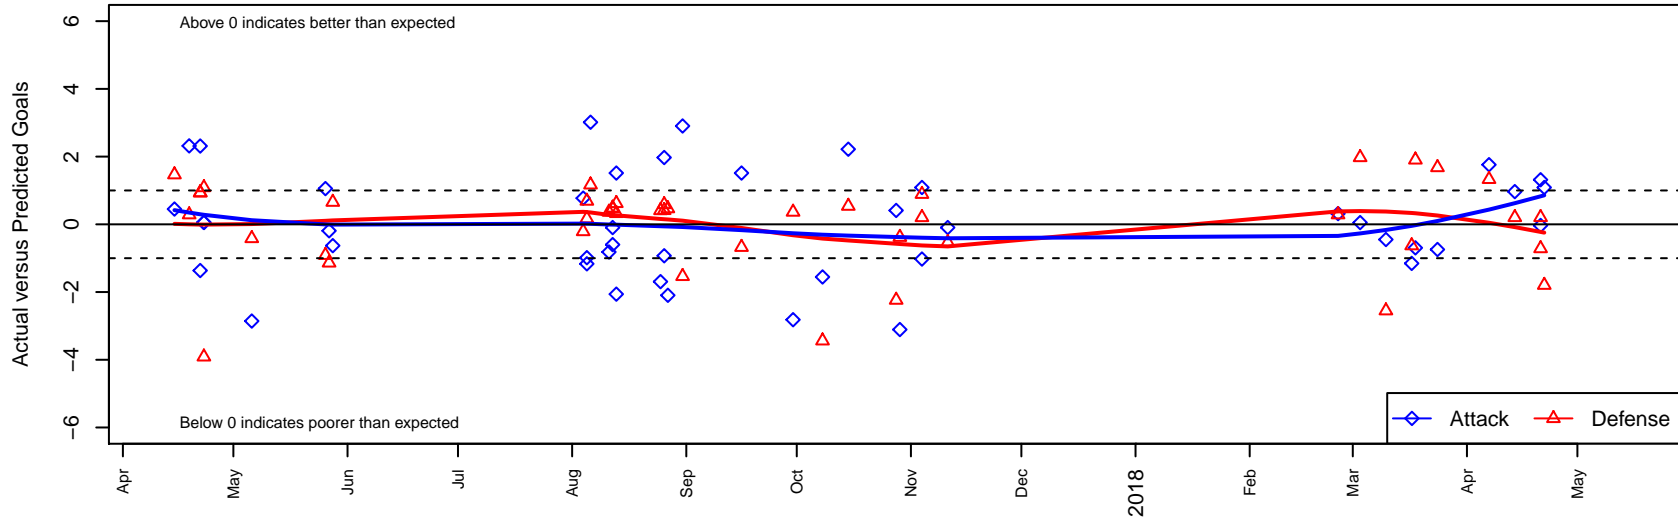

Sting SC Timbers Red B04

CDA Sting SC
 Coeur D'Alene, ID
 B04 total strength=1331
 attack=6.52 defense=6.09
 fall league = PSPL Classic 1 – East U14
 spr league = Spr PSPL – '04 Super 1 U14

alt names used:
 STING TIMBERS FC 04B
 STING TIMBERS FC 04B (ID)
 Sting Timbers FC 04B Red
 STING TIMBERS FC 04B RED
 Sting Timbers FC B04 Red
 Sting Timbers FC 04B Red
 STING TIMBERS FC 04B RED (ID)

Venues played:
 2016 Spr PSPL SuperLeague East U13
 2016 Performance Cup U13B Gold
 2016 ID State Cup U13
 2017 Mt Hood Challenge U14 Premier
 2017 Les Schwab NW Cup U14 Challenge (Silv
 2017 River City Challenge U14 (2004) U14
 2017 PSPL Classic 1 – East U14
 2017 Spr PSPL – '04 Super 1 U14
 2017 WA Cup U14 Gold U14

Sting SC Timbers Red B04
 Dots are actual minus expected GF (blue circles) and GA (red triangles).
 Blue line is smoothed change in attack strength. Red is smoothed change in defense strength.

**attack and defense variance (black dot)
relative to other teams
and top 10 in region**